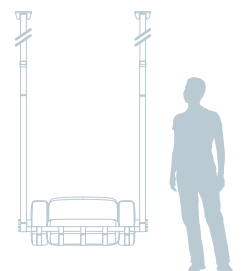

FABLE *hanging armchair*

EMOTIONS MARK AND CHANGE OUR LIVES, ESPECIALLY DURING INFANT YEARS.

Through a contemporary interpretation of the traditional swing, **Fable** intends to recreate the memories held closest, the character defining moments and the feelings that can't be forgotten.

YEAR	TYPE	COLLECTION	CONSTRUCTION
2014	Armchair	Myface	Acrylic fabric cushions suspended on synthetic leather straps, nickel plated stainless steel structure and copper plated details.