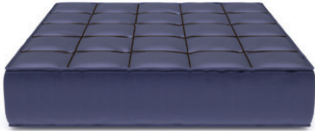

OVERVIEW

MO modular sofa

IMAGINE AN ENVIRONMENT FREE OF CONSTRAINTS OR LIMITS.

With this in mind, Myface developed Mo, a modular sofa abound with purity and simplicity. Three different modules, available in a wide color array of water-repellant polyester fibre, provide an ever changing environment with due elegance and charm.

YEAR	TYPE	COLLECTION	CONSTRUCTION
2014	Sofa	Myface	Modular cushion reinforced with stainless steel structure and clear acrylic base.

OPTIONS

CUSHION

SINGLE MODULE

CORNER MODULE

FINISHES

✂ Size and finishes are customizable beyond our suggestions. Contact us for more details.

UPHOLSTERY

Navy Blue
Acrylic fabric

Natte White
Acrylic fabric

Natte Heat Beige
Acrylic fabric

DIMENSIONS