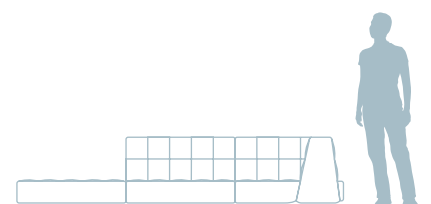

MO modular sofa

IMAGINE AN ENVIRONMENT FREE OF CONSTRAINTS OR LIMITS.

With this in mind, Myface developed Mo, a modular sofa abound with purity and simplicity. Three different modules, available in a wide color array of water-repellant polyester fibre, provide an ever changing environment with due elegance and charm.

YEAR	TYPE	COLLECTION	CONSTRUCTION
2014	Sofa	Myface	Modular cushion reinforced with stainless steel structure and clear acrylic base.