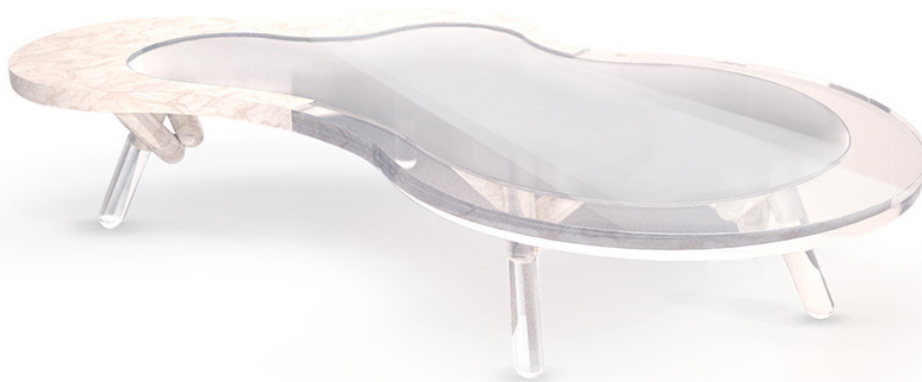

OVERVIEW

NESS *center table*

FOR EVERY POSITIVE, THERE'S A NEGATIVE.

Overlapping lightness and weight, emptiness and density, **Myface** found a visual interpretation of this universal truth, represented in a sinuous composition of acrylic and marble.

YEAR	TYPE	COLLECTION	CONSTRUCTION
2014	Center Table	Myface	Portuguese marble composed with clear acrylic table top and legs.

FINISHES

✂ Size and finishes are customizable beyond our suggestions. Contact us for more details.

SURFACE

Cream
Marble

Transparent
Acrylic

FEET

Transparent
Acrylic

DIMENSIONS