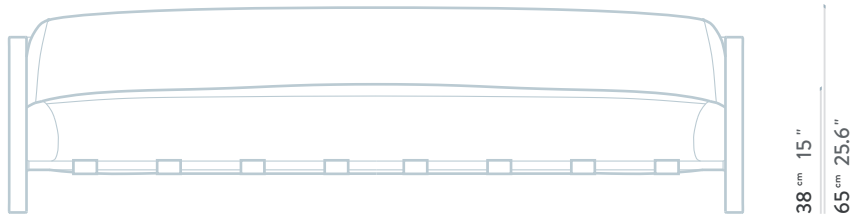

STRAPS

Western
Synthetic leather

Chocolate
Synthetic leather

DIMENSIONS

220^{cm} 86.6"