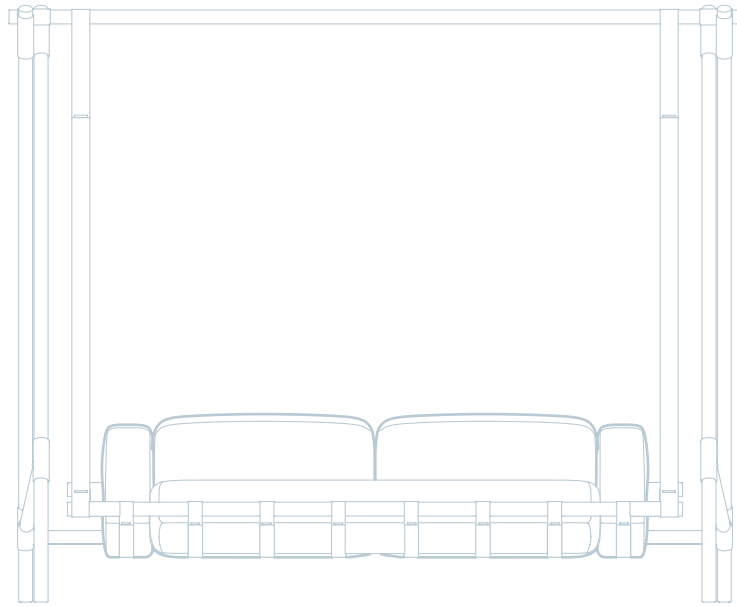

**STRUCTURE**

White NCS S 0500-N  
Lacquered stainless steel

Polished Copper  
Copper plated stainless steel

**UPHOLSTERY**

Natte Heat Beige  
Acrylic fabric

**STRAPS**

Western  
Synthetic leather

Chocolate  
Synthetic leather

DIMENSIONS

36<sup>cm</sup> 15"  
181.5<sup>cm</sup> 71.5"

210<sup>cm</sup> 82.7"

156<sup>cm</sup> 61.4"