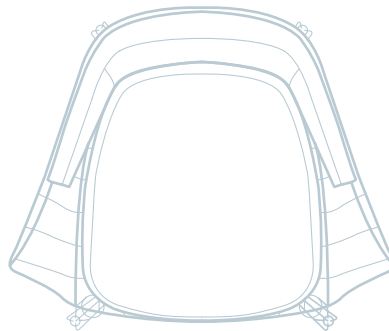

UPHOLSTERY

Natte Dusk
Polyester fiber

Natte White
Acrylic fabric

STRUCTURE

Gold
Gold plated stainless steel

Copper
Copper plated stainless steel

DIMENSIONS

46 cm 18.1"
85 cm 33.5"

67 cm 26.4"

55 cm 21.7"