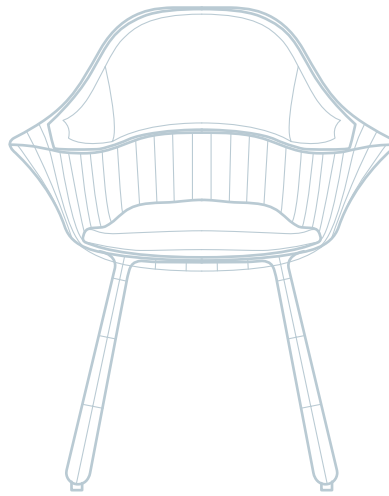

OVERVIEW

NODO *dining armchair*

STANDING FOR ELEGANCE AND MODERNITY,

Nodo's alluring golden lines emphasize the attention to detail and construction, striving to confer a touch of delicacy and lightness to a contemporary environment.

UPHOLSTERY

Natte Dusk
Polyester fiber

Natte White
Acrylic fabric

STRUCTURE

Gold
Gold plated stainless steel

Copper
Copper plated stainless steel

DIMENSIONS

46 cm 18.1"
85 cm 33.5"

67 cm 26.4"

55 cm 21.7"