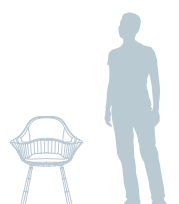

YEAR	TYPE	COLLECTION	CONSTRUCTION
2014	Dining Armchair	Myface	Gold plated stainless steel mesh and acrylic fabric cushions.